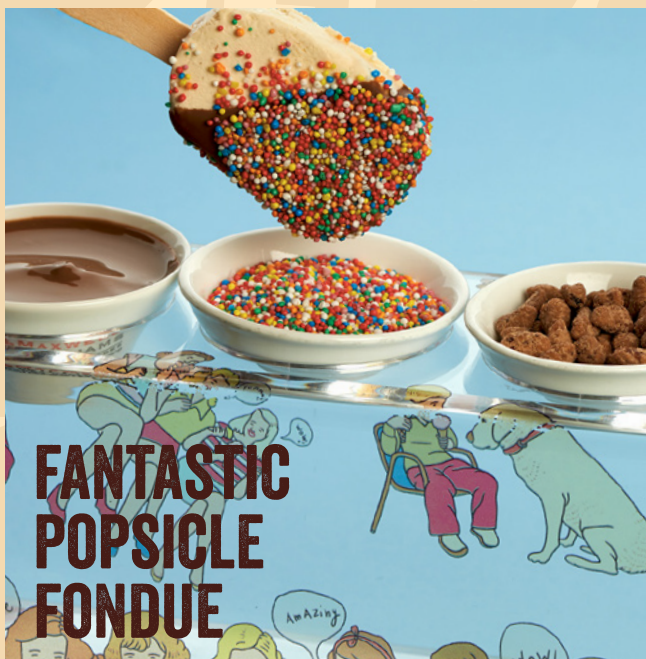

8.80

Orange Poppy Seed Log

5.50

Salted Caramel Tart

6.00

Carrot Patch Cupcake*

5.00

Snow Topped Chocolate Mountain Cupcake

4.00

OMG Double Choc Cookie

4.20

Chocolate Cinnamon Babka
Served with a pot of pure melted chocolate

6.80

Banana Bread
Served with a pot of pure melted chocolate

5.70

MAX I-SCREAM

Praline Meringue Puff Extravaganza* **14.00**
Giant praline meringue stuffed with vanilla ice cream, topped with strawberries & caramelised pecans

Fantastic Popsicle Fondue* **14.50**
Dip two rich, creamy vanilla popsicles in pure melted milk chocolate, caramelised pecans & sprinkles

I-Scream Max-Wich **13.50**
Vanilla ice cream between two OMG Double Choc Cookies, served with sprinkles & a pot of pure melted chocolate

Spectacular Choc-Fudge

Brownie Sundae* **14.50**
Double chocolate ice cream scoops, choc-nut fudge brownie chunks & caramelised pecans, served with crunchy waffle balls & a pot of pure melted chocolate

The Euphoria Banana Split Waffle Sundae* **14.50**

Double vanilla ice cream scoops, waffle cubes, crunchy waffle balls, gooey toffee & fresh bananas, served with caramelised pecans & a pot of pure melted chocolate

The Pirouetting Pavlova Sundae **14.50**
Double vanilla ice cream scoops, passionfruit, fresh strawberries & meringue, served with bananas & a pot of pure melted chocolate

Mini Max Sundae **6.00**
Vanilla ice cream served with milk choc syrup & gummy bears

Allergy Advice: All our products may contain traces of nuts, gluten & milk. Please notify our staff of any allergies so that we may advise you accordingly.

* Contains Nuts Specially for Kids

$10 minimum charges for card transactions.

A surcharge of 10% applies on Public Holidays